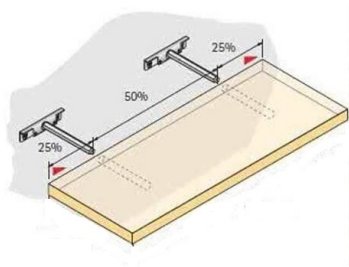

PRODUCT SHEET

Description:

Invisible Shelf Bracket $\varnothing 12 \times 101$ mm, NPL, 2D Adjustable, W/Wall Plugs & Screws

Item number:

22.21.091-0

Units	Box	Carton	HS Code	Barcode
Pcs.	1	100	8302420090	
				5704866510615